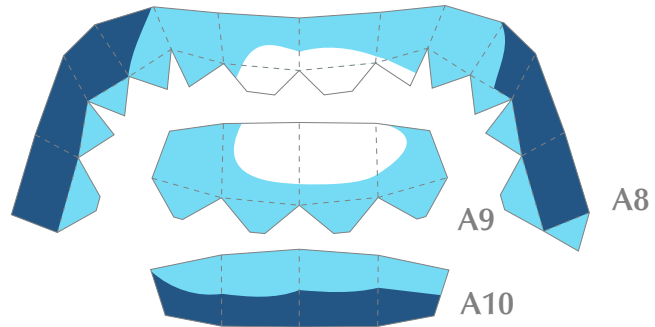

---

Scale: 1:100 Aprox	A1 to B22
Height (100mm)	Pages: 2
Size: (Medium)	
Parts: 25 Parts	

---

\*This model is designed for papercraft

\*Build the model by carefully reading the Assembly Instructions, in the parts sheet page order.

\*The final size of the model may vary slightly depending on the configuration of your printer

A1

A2

A3

A4

A5

A6

A7